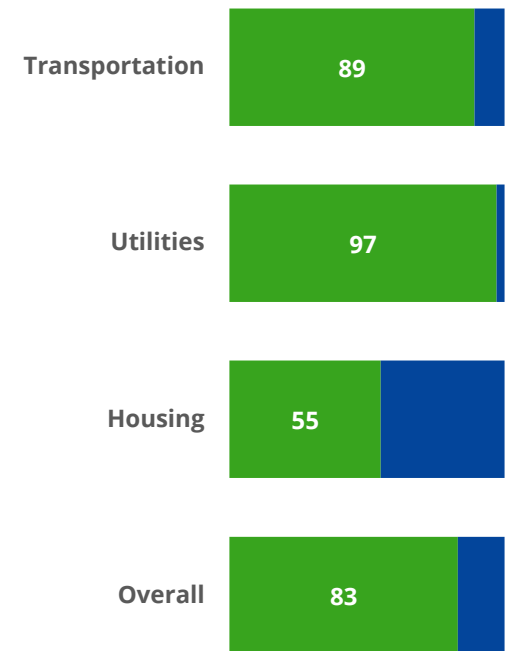

via US Census Bureau

County Population by Occupation

via Sperling's Best Places

County Population by Education Level

Maximum level of education for residents ages 25+
via US Census Bureau

Cost of Living

Cost of living (via Sperling's) is based on a US average of 100. An amount below 100 means Pike County, OH is less expensive than the US average.