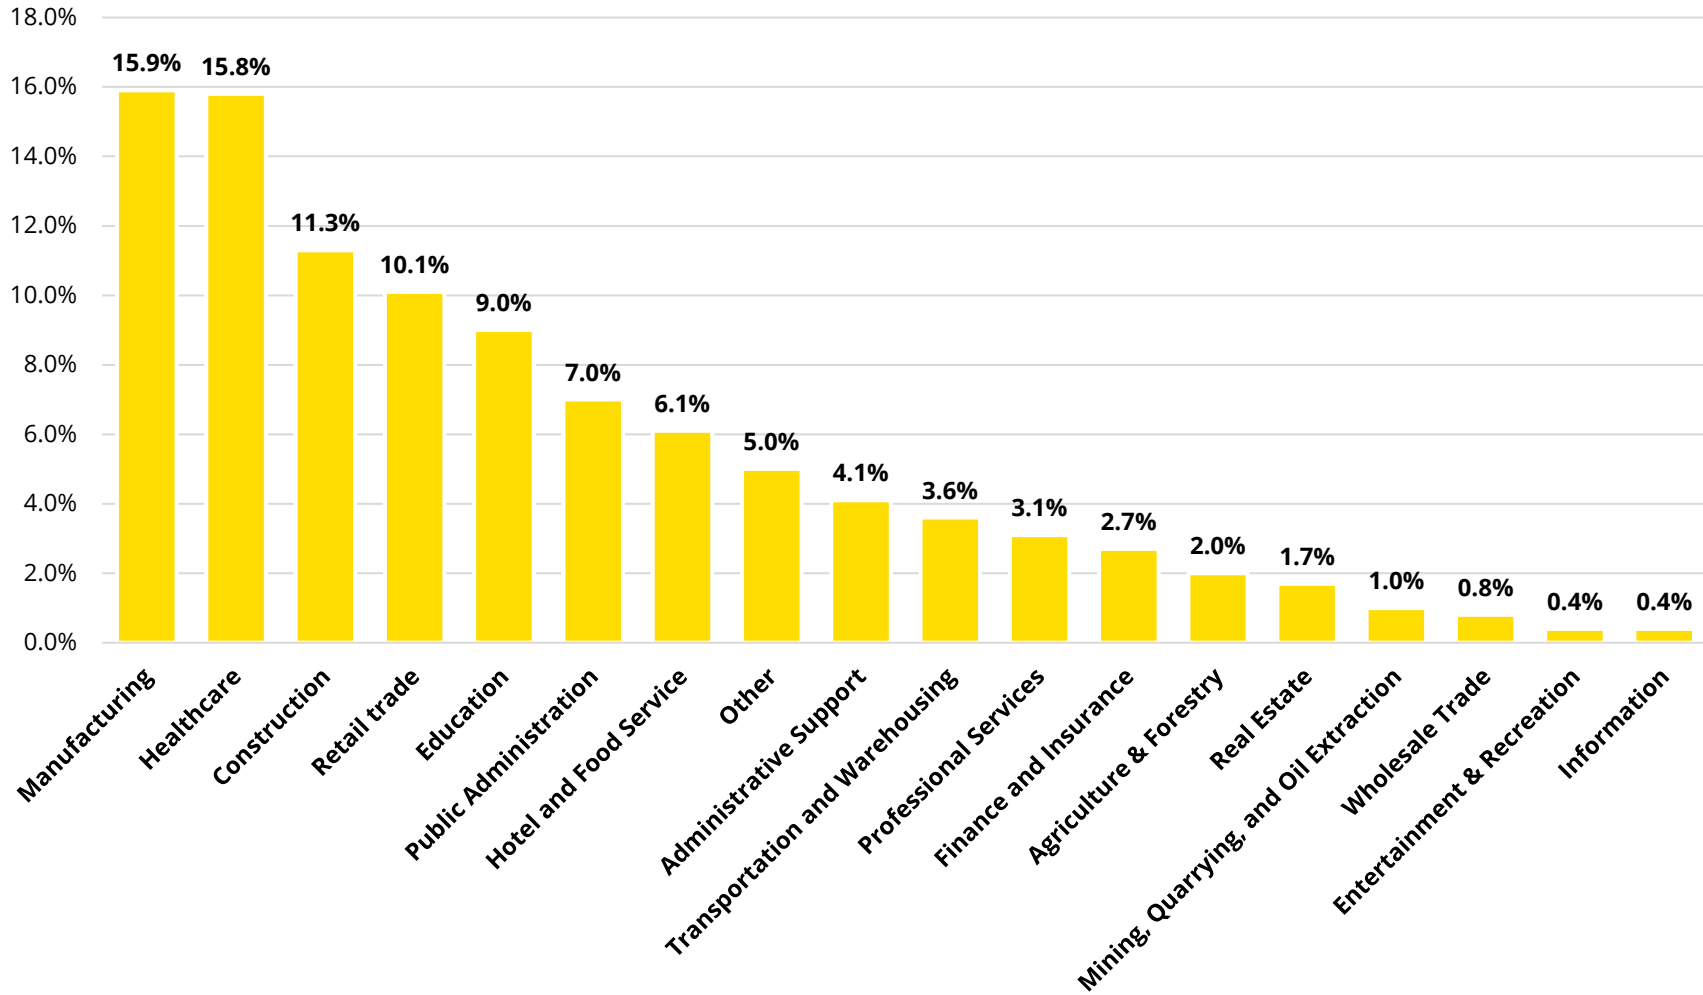

County Overview

28,291

County
Population

685,449

Population
within 50 Miles

283,842

Labor Force
within 50 Miles

County Population by Age

via US Census Bureau

County Population by Occupation

via Sperling's Best Places

County Population by Education Level

Maximum level of education for residents ages 25+
via US Census Bureau

Cost of Living

Cost of living (via Sperling's) is based on a US average of 100. An amount below 100 means Pike County, OH is less expensive than the US average.