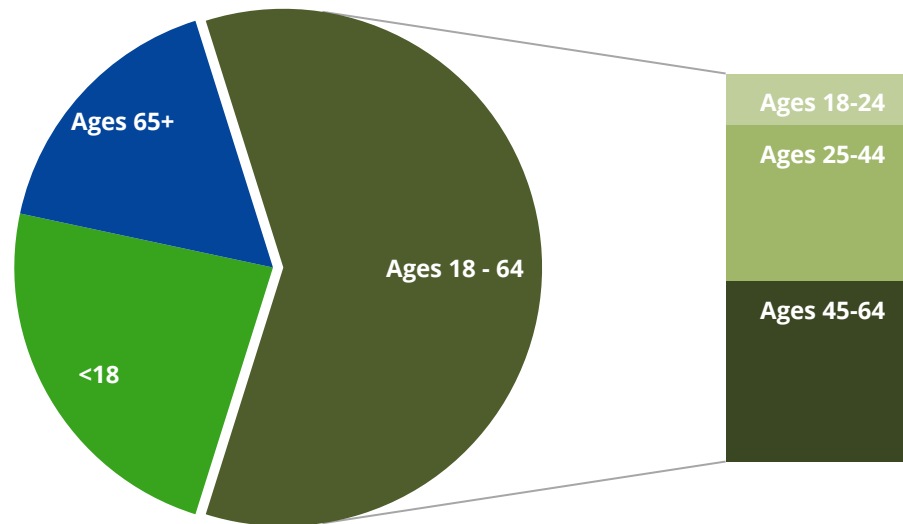

County Overview

28,291

County
Population

685,449

Population
within 50 Miles

283,842

Labor Force
within 50 Miles

County Population by Age

via US Census Bureau

County Population by Occupation

via Sperling's Best Places

County Population by Education Level

Maximum level of education for residents ages 25+
via US Census Bureau

Cost of Living

Cost of living (via Sperling's) is based on a US average of 100. An amount below 100 means Pike County, OH is less expensive than the US average.