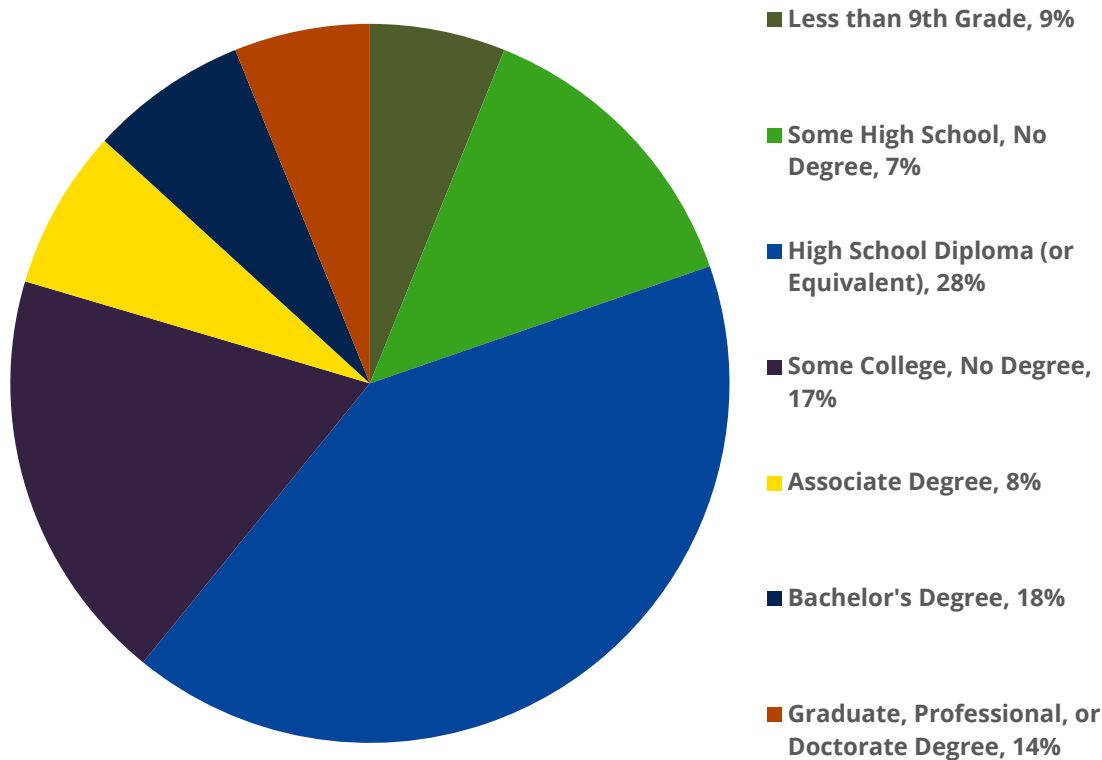

County Overview

28,291

County
Population

685,449

Population
within 50 Miles

283,842

Labor Force
within 50 Miles

County Population by Age

via US Census Bureau

County Population by Occupation

via Sperling's Best Places

County Population by Education Level

Maximum level of education for residents ages 25+
via US Census Bureau

Cost of Living

Cost of living (via Sperling's) is based on a US average of 100. An amount below 100 means Pike County, OH is less expensive than the US average.